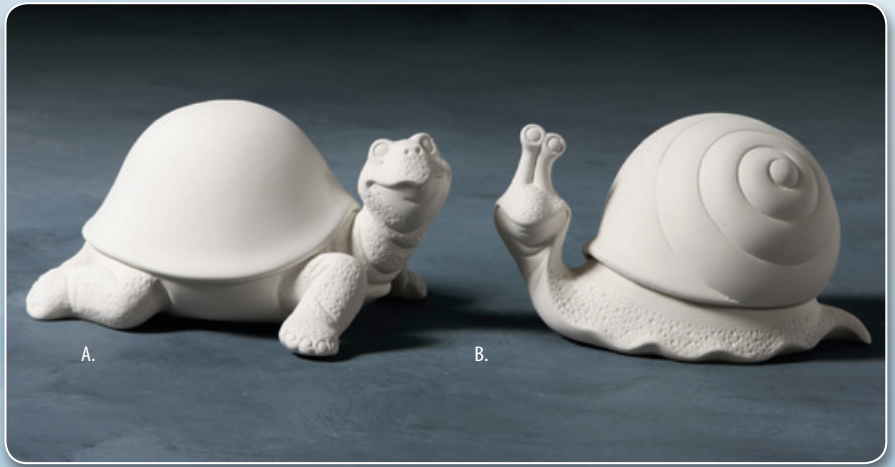

A. MB-1416 Turtle Box 7.5"L x 5.5"W x 3.75"H 6/case